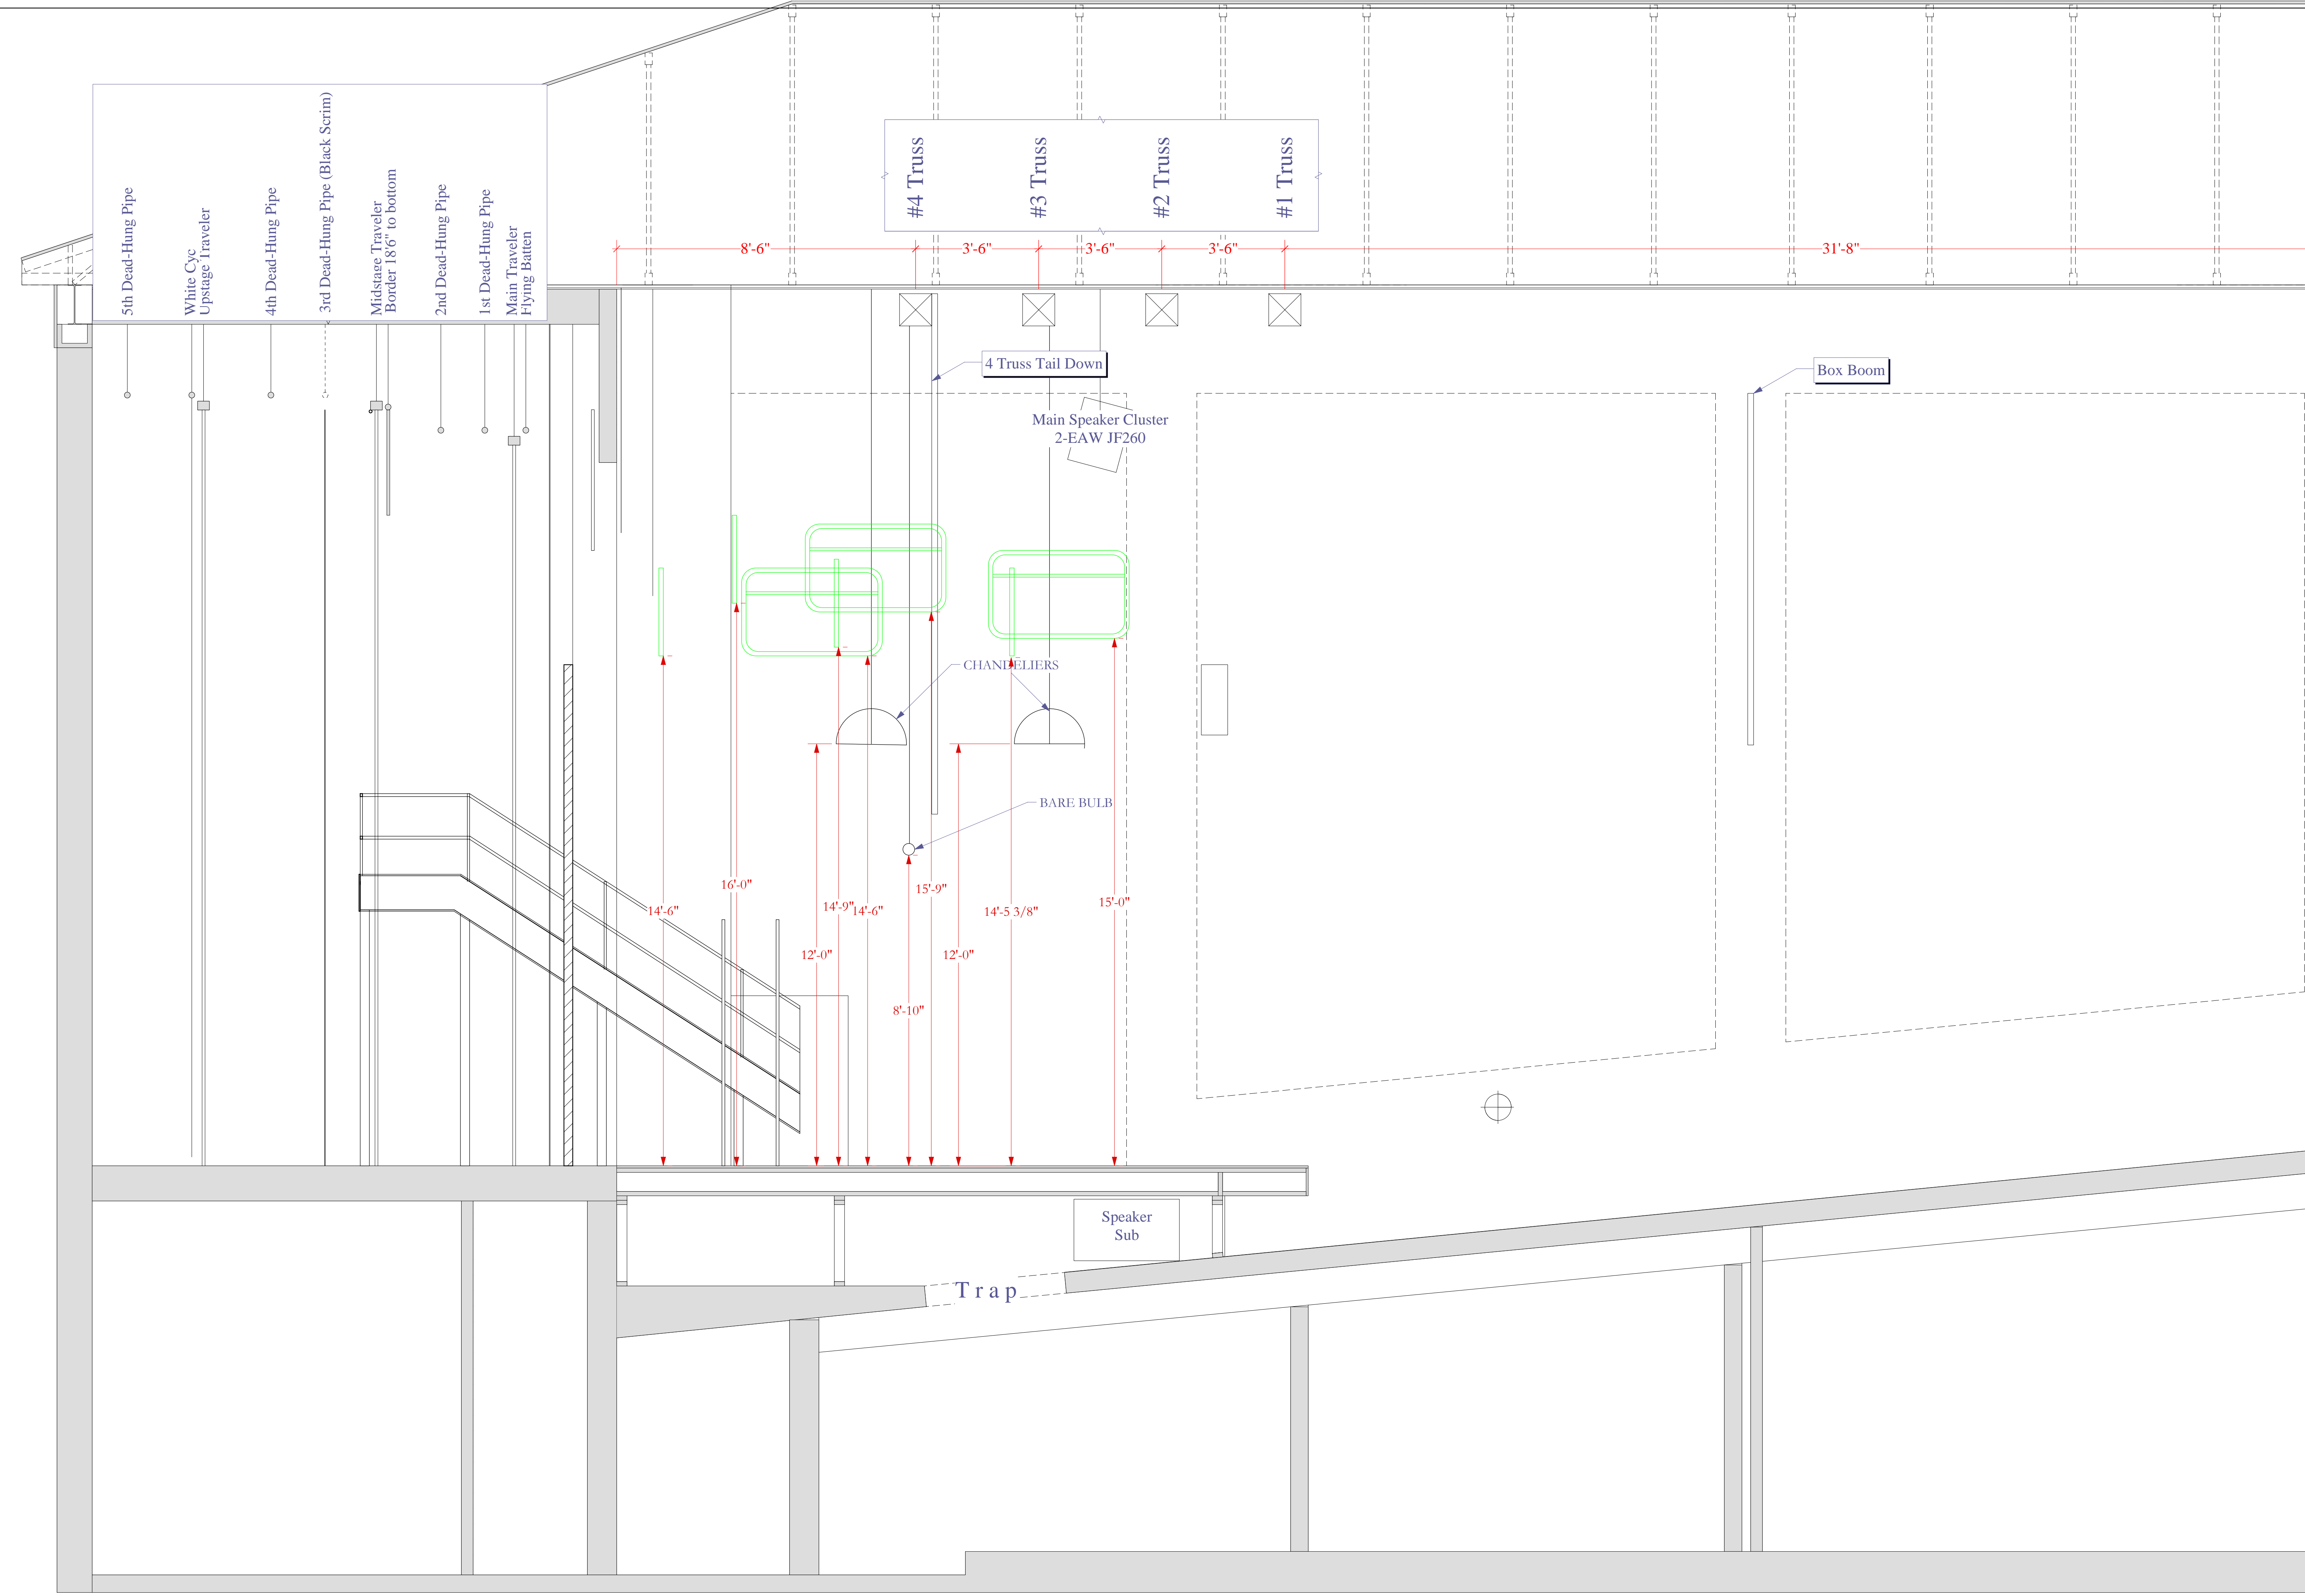

**STRANGERS ON A TRAIN**

STONEHAM THEATRE, PRODUCTION MANAGER: DAVE BROWN  
DIRECTED BY WEYLIN SYMES ARTISTIC DIRECTOR

**1/2" GROUND PLAN**

SCALE 1/2"=1'-0"

DESIGNER: GIANNI DOWNS 412-779-7498  
GIANNIDOWNS@GMAIL.COM  
WWW.GIANNIDESIGNS.NET

DRAFTED: FEBRUARY 8, 2009  
REVISED ON: MARCH 6, 2009  
MARCH 20, 2009

PLATE:

**1**

OF 4

**STRANGERS ON A TRAIN**  
 STONEHAM THEATRE, PRODUCTION MANAGER: DAVE BROWN  
 DIRECTED BY WEYLIN SYMES, ARTISTIC DIRECTOR

PLATE:

**2**

STRANGERS ON A TRAIN  
 STONEHAM THEATRE, PRODUCTION MANAGER DAVE BROWN  
 DIRECTED BY WEYLIN SYMES ARTISTIC DIRECTOR

CORRUGATED WALL AND STAIRS

SCALE 1/2"=1'-0"

DESIGNER: GIANNI DOWNS 412-779-7498  
 GIANNIDOWNS@GMAIL.COM  
 WWW.GIANNIDESIGNS.NET

DRAFTED: FEBRUARY 8, 2009  
 REVISED ON: MARCH 6, 2009

PLATE:

3

OF 4

3 TRAIN TABLE AND WINDOW  
Scale: 1/2" = 1'-0"

4 TRAIN TABLE PLATFORM  
Scale: 1/2" = 1'-0"

STRANGERS ON A TRAIN  
STONEHAM THEATRE, PRODUCTION MANAGER: DAVE BROWN  
DIRECTED BY WEYLIN SYMES, ARTISTIC DIRECTOR