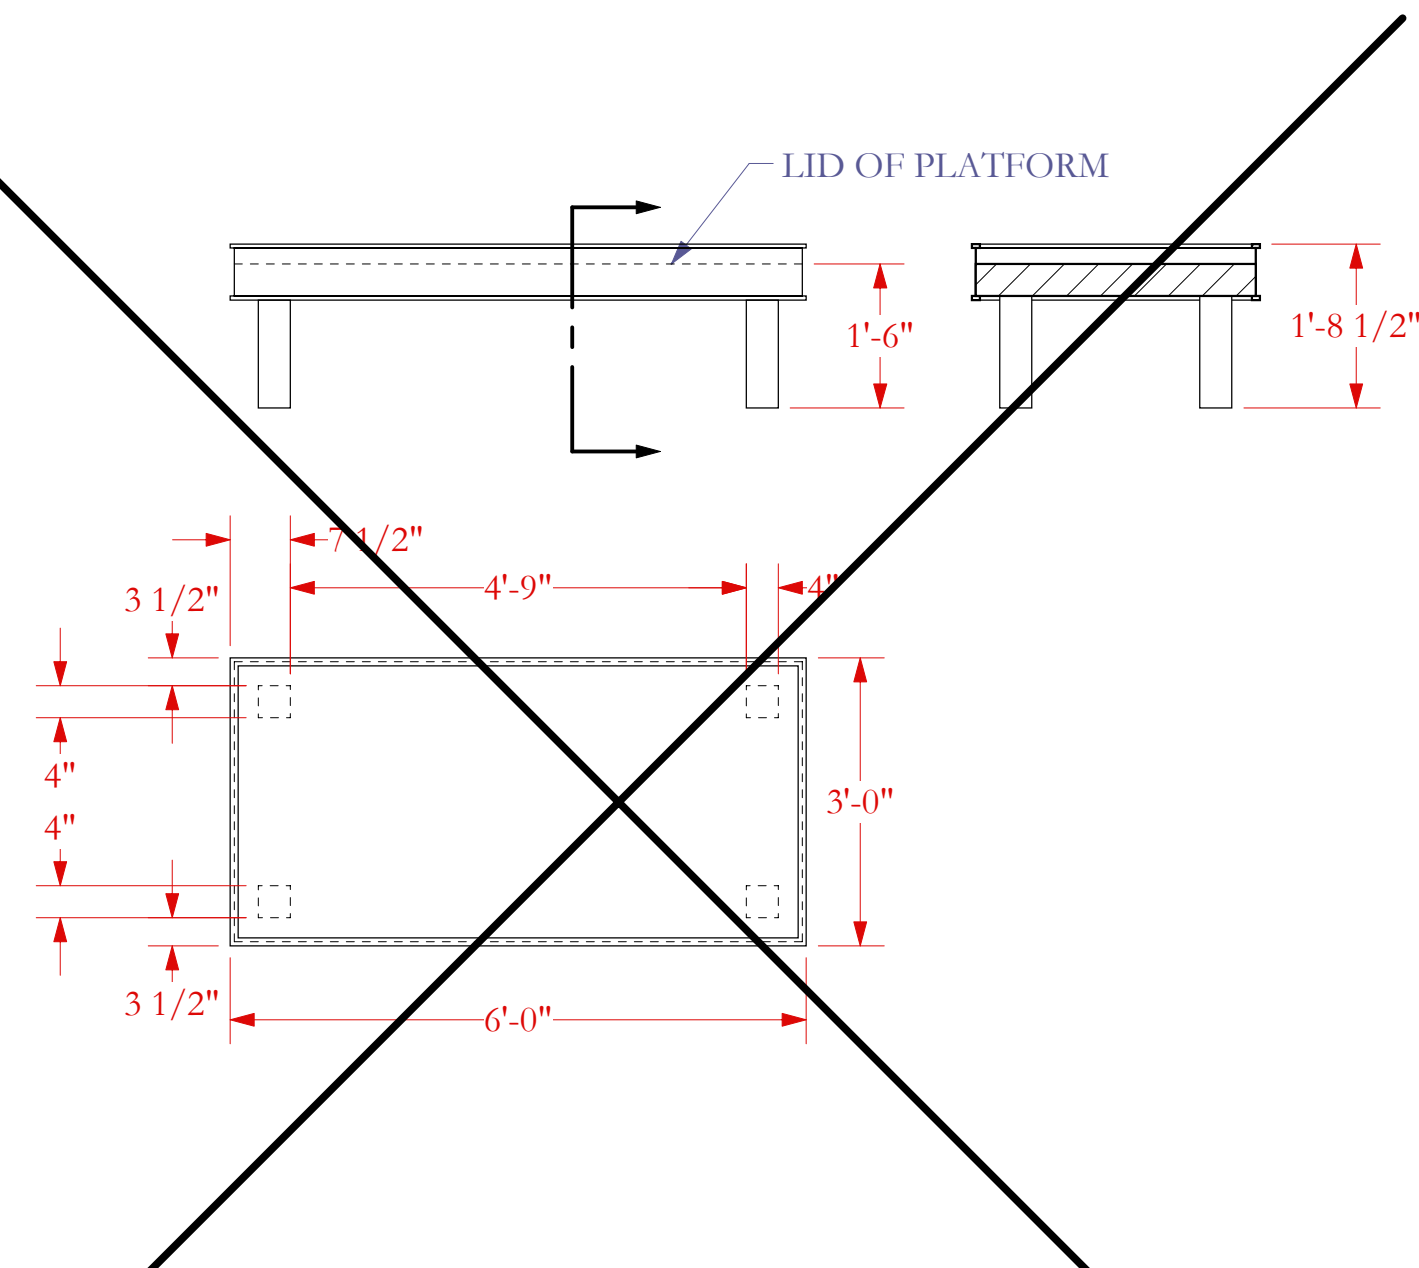

DRAFTED: FEBRUARY 8, 2009  
 REVISED ON: MARCH 6, 2009

PLATE:

3

OF 4

3 TRAIN TABLE AND WINDOW  
Scale: 1/2" = 1'-0"

4 TRAIN TABLE PLATFORM  
Scale: 1/2" = 1'-0"

STRANGERS ON A TRAIN  
STONEHAM THEATRE, PRODUCTION MANAGER: DAVE BROWN  
DIRECTED BY WEYLIN SYMES, ARTISTIC DIRECTOR

TRRAINTABLE, PLATFORM, CYC, AND SCRIM  
SCALE 1/2"=1'-0"

DESIGNER: GIANNI DOWNS 412-779-7498  
GIANNIDOWNS@GMAIL.COM  
WWW.GIANNIDESIGNS.NET

DRAFTED: FEBRUARY 8, 2009  
REVISED ON: MARCH 6, 2009  
MARCH 20, 2009

PLATE:

4

OF 4