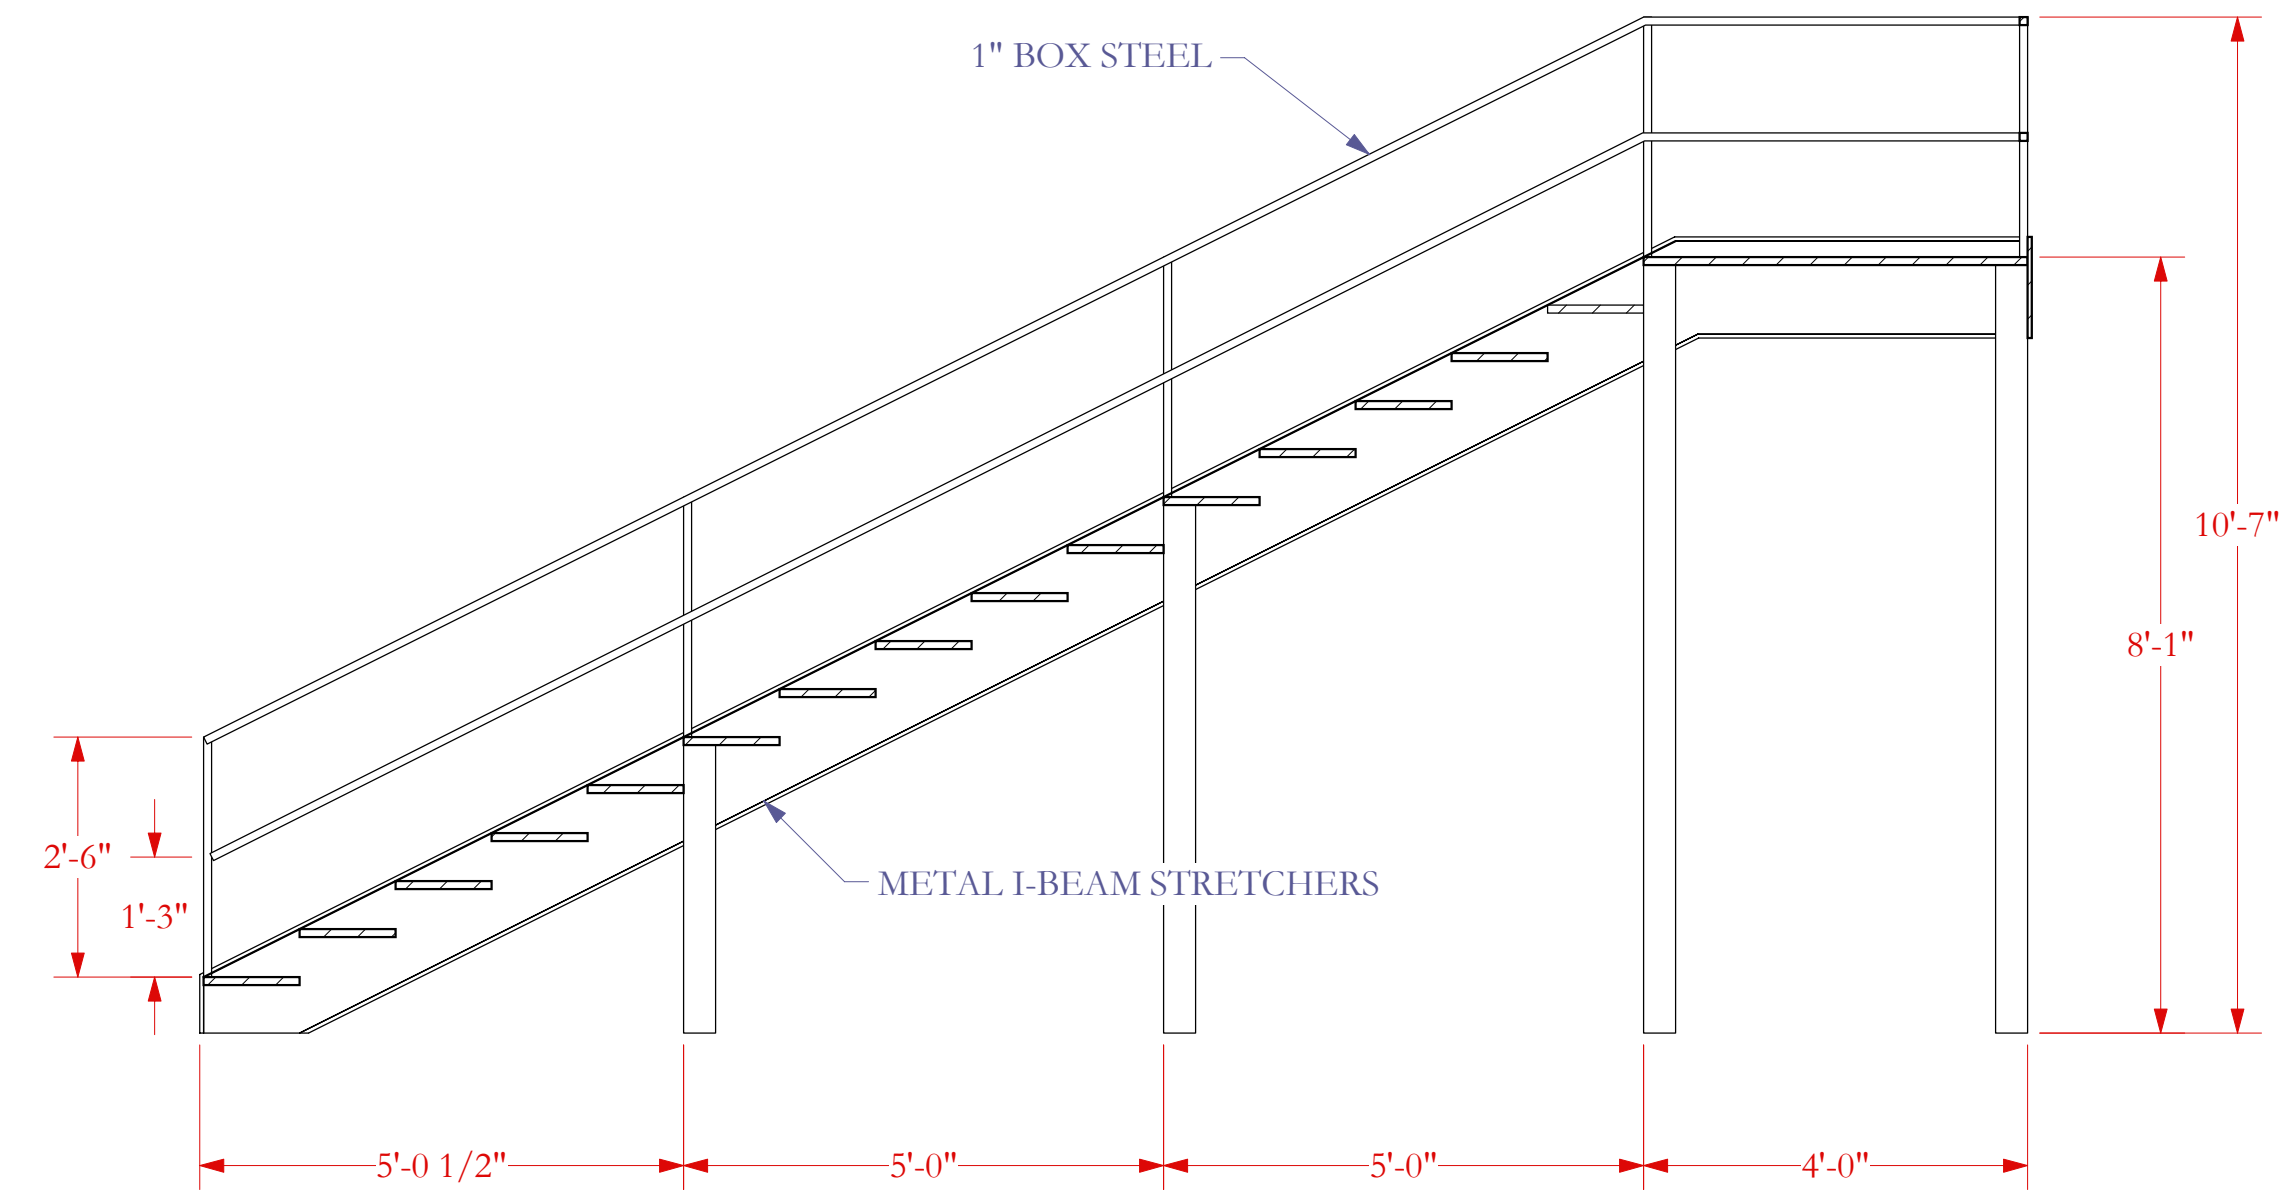

STRANGERS ON A TRAIN
STONEHAM THEATRE, PRODUCTION MANAGER DAVE BROWN
DIRECTED BY WEYLIN SYMES ARTISTIC DIRECTOR

CORRUGATED WALL AND STAIRS

SCALE 1/2"=1'-0"

DESIGNER: GIANNI DOWNS 412-779-7498
GIANNIDOWNS@GMAIL.COM
WWW.GIANNIDESIGNS.NET

DRAFTED: FEBRUARY 8, 2009
REVISED ON: MARCH 6, 2009

PLATE:

3

OF 4