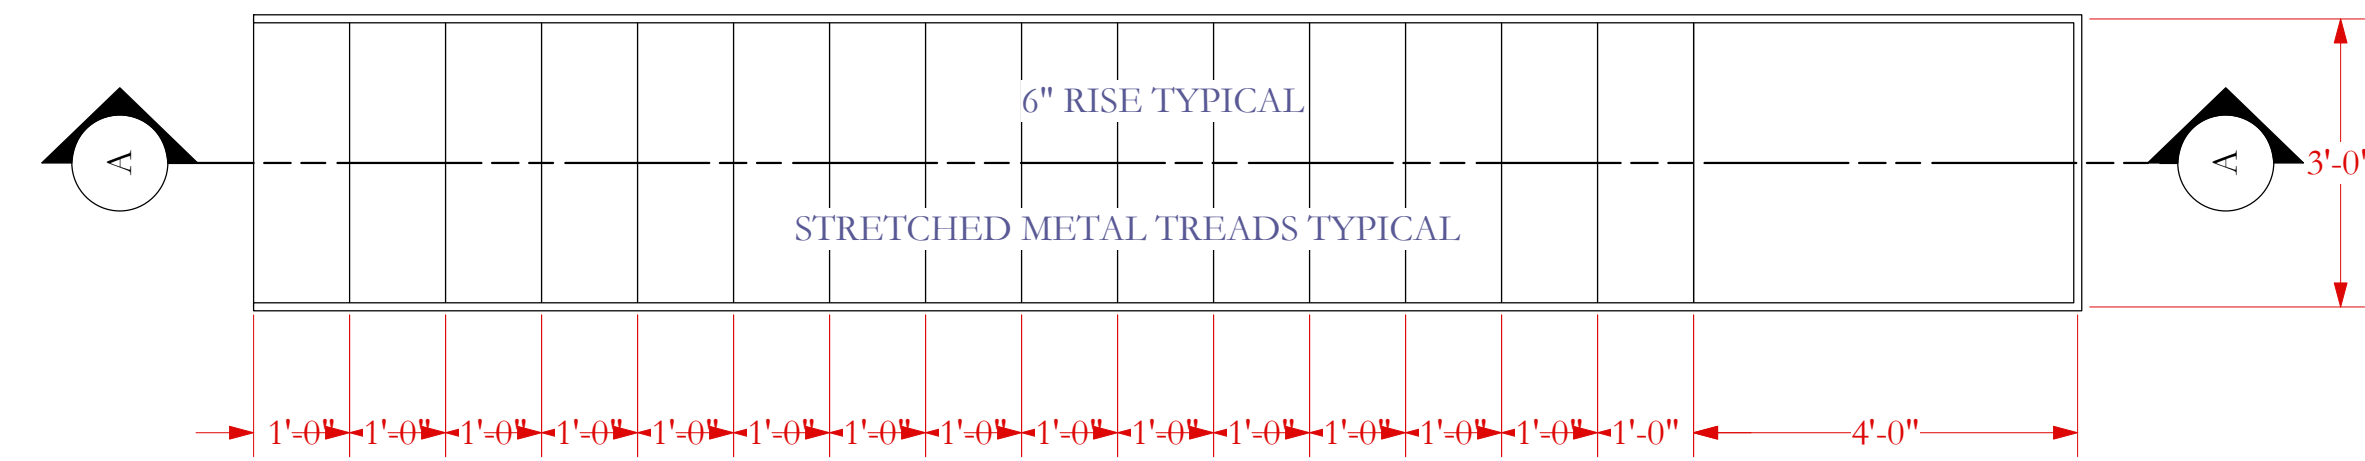

STRANGERS ON A TRAIN
STONEHAM THEATRE, PRODUCTION MANAGER DAVE BROWN
DIRECTED BY WEYLIN SYMES ARTISTIC DIRECTOR

CORRUGATED WALL AND STAIRS

SCALE 1/2"=1'-0"

DESIGNER: GIANNI DOWNS 412-779-7498
GIANNIDOWNS@GMAIL.COM
WWW.GIANNIDESIGNS.NET

DRAFTED: FEBRUARY 8, 2009
REVISED ON: MARCH 6, 2009

PLATE:

3

OF 4