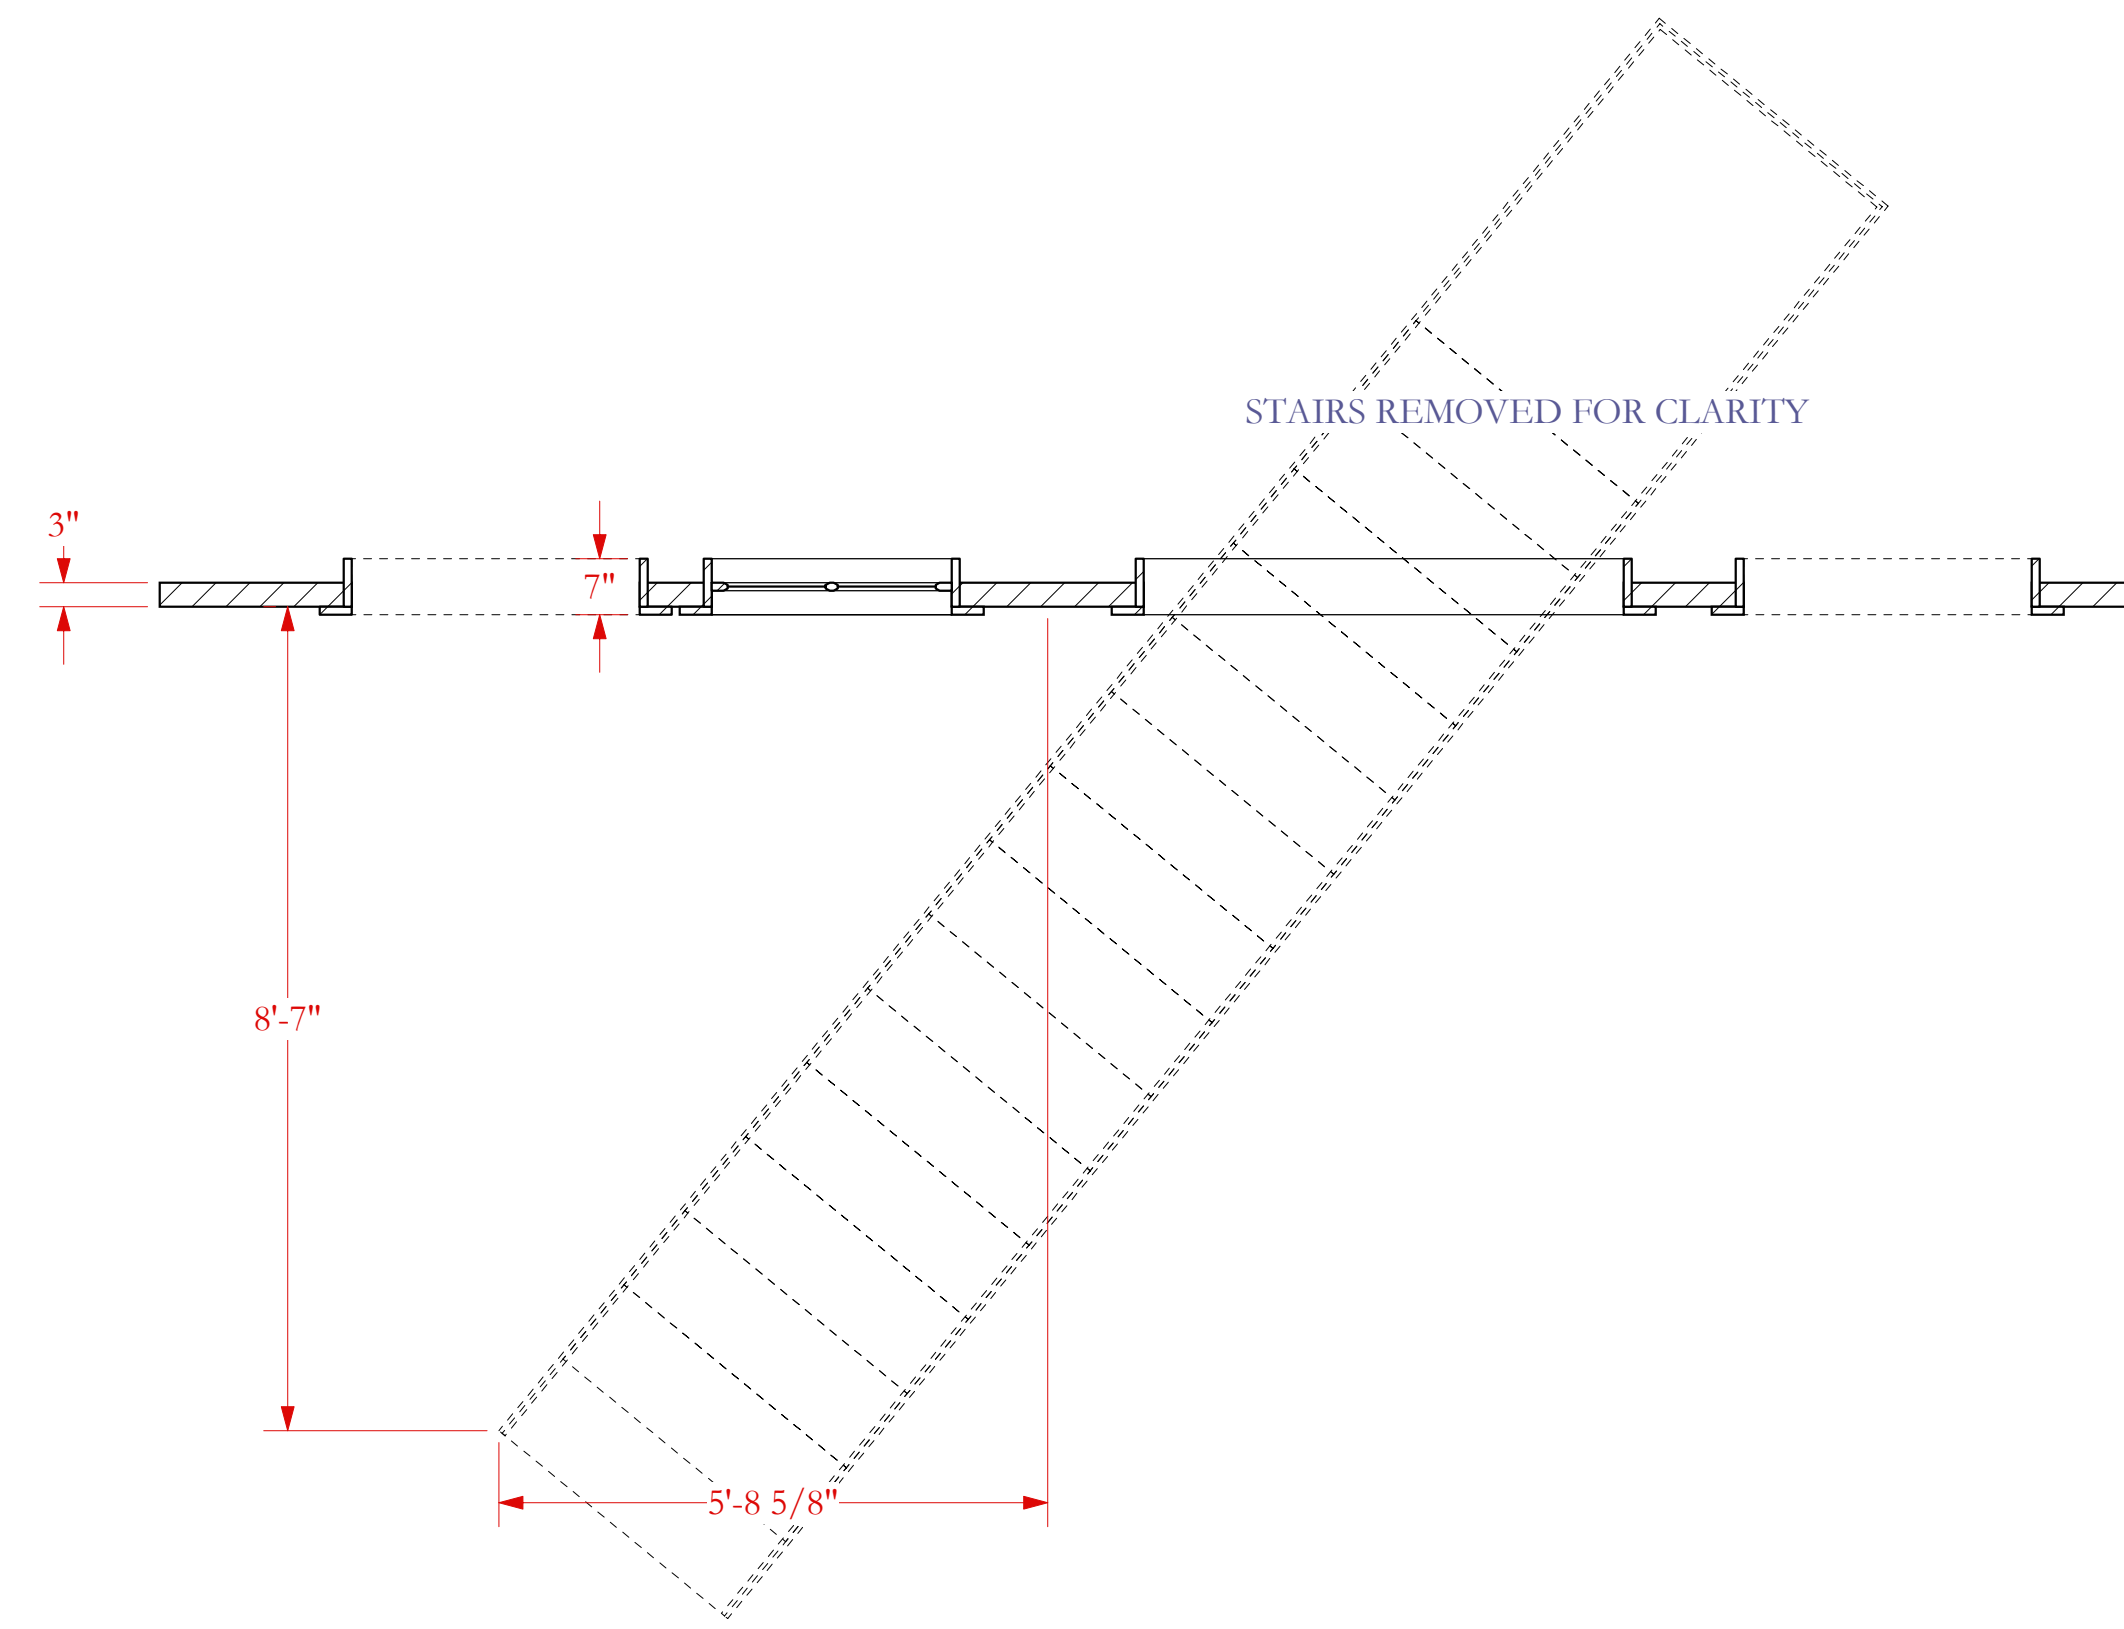

STRANGERS ON A TRAIN
STONEHAM THEATRE, PRODUCTION MANAGER DAVE BROWN
DIRECTED BY WEYLIN SYMES ARTISTIC DIRECTOR

CORRUGATED WALL AND STAIRS

SCALE 1/2"=1'-0"

DESIGNER: GIANNI DOWNS 412-779-7498
GIANNIDOWNS@GMAIL.COM
WWW.GIANNIDESIGNS.NET

DRAFTED: FEBRUARY 8, 2009
REVISED ON: MARCH 6, 2009

PLATE:

3

OF 4