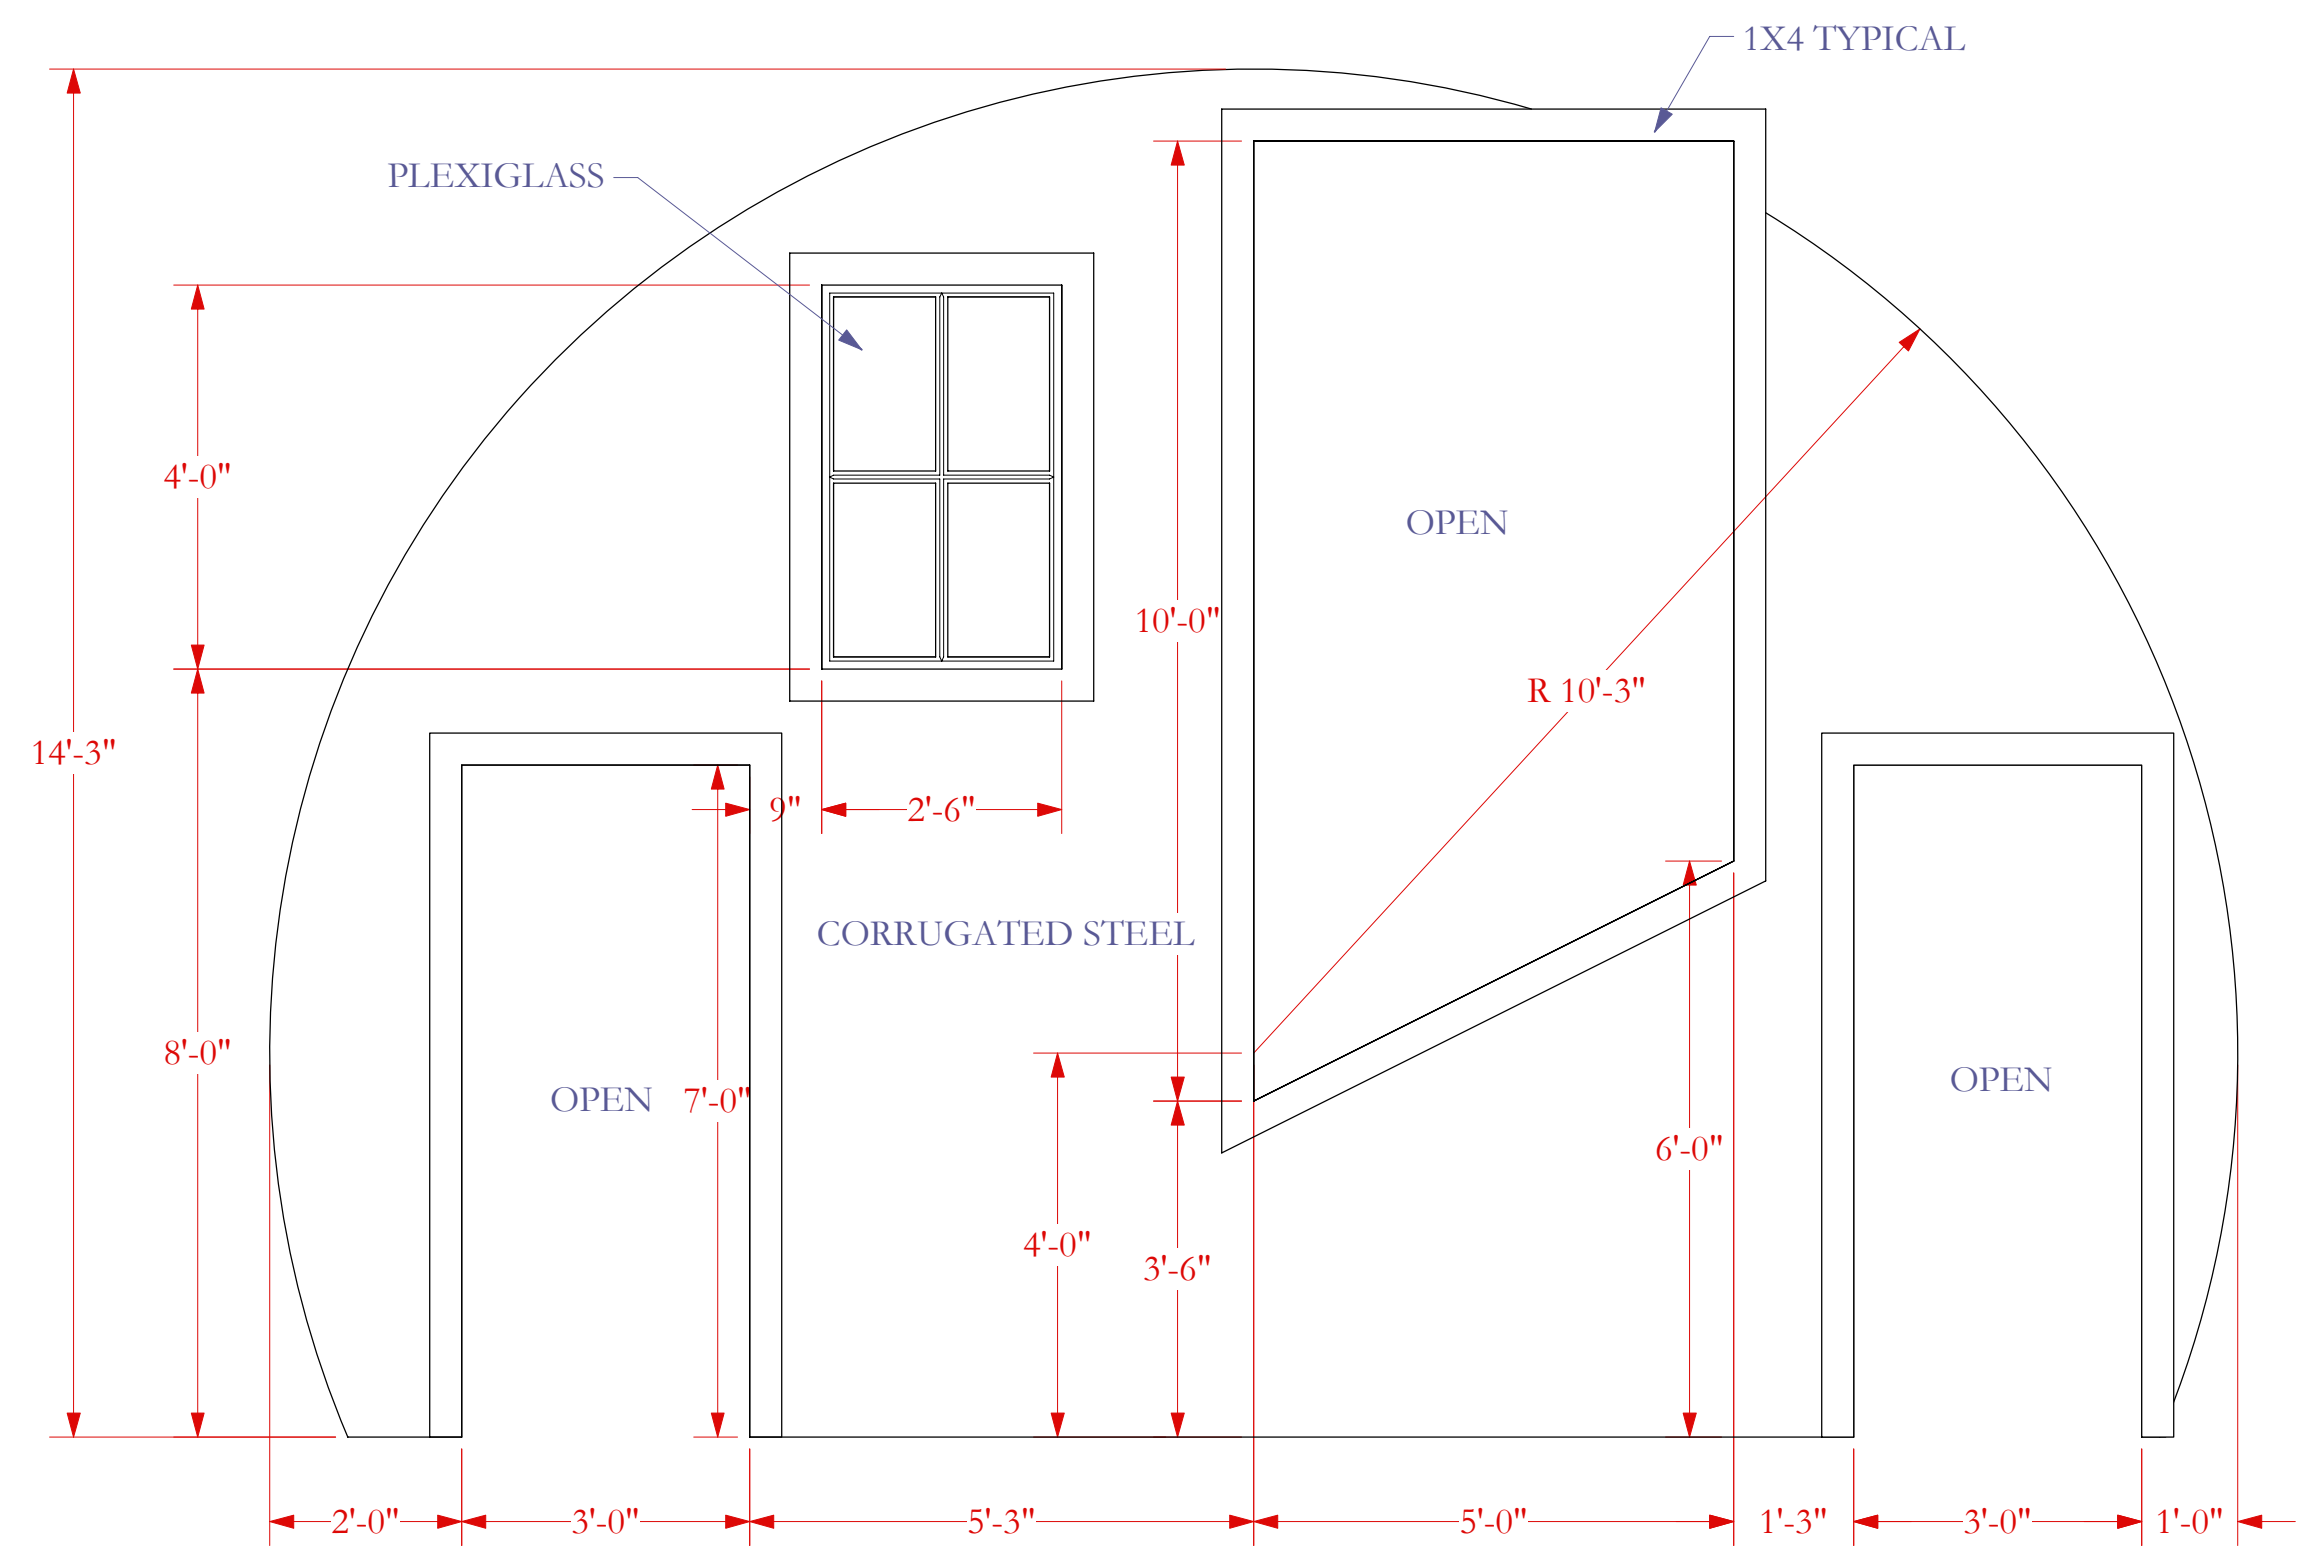

STRANGERS ON A TRAIN
STONEHAM THEATRE, PRODUCTION MANAGER DAVE BROWN
DIRECTED BY WEYLIN SYMES ARTISTIC DIRECTOR

CORRUGATED WALL AND STAIRS

SCALE 1/2"=1'-0"

DESIGNER: GIANNI DOWNS 412-779-7498
GIANNIDOWNS@GMAIL.COM
WWW.GIANNIDESIGNS.NET

DRAFTED: FEBRUARY 8, 2009
REVISED ON: MARCH 6, 2009

PLATE:

3

OF 4