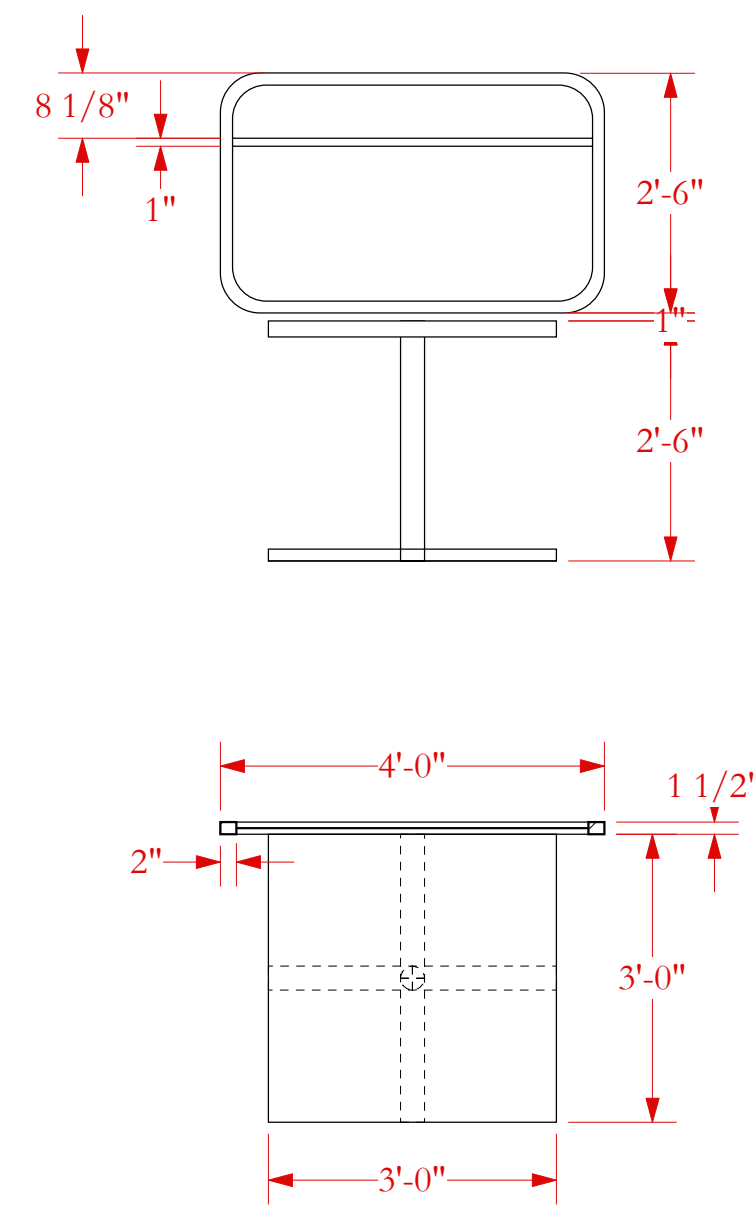

**CENTER LINE SECTION**  
 SCALE 1/2"=1'-0"

DESIGNER: GIANNI DOWNS 412-779-7498  
 GIANNIDOWNS@GMAIL.COM  
 WWW.GIANNIDESIGNS.NET

DRAFTED: FEBRUARY 8, 2009  
 REVISED ON: MARCH 6, 2009  
 MARCH 20, 2009

DRAFTED: FEBRUARY 8, 2009  
 REVISED ON: MARCH 6, 2009

PLATE:

3

OF 4

3 TRAIN TABLE AND WINDOW  
Scale: 1/2" = 1'-0"

4 TRAIN TABLE PLATFORM  
Scale: 1/2" = 1'-0"

STRANGERS ON A TRAIN  
STONEHAM THEATRE, PRODUCTION MANAGER: DAVE BROWN  
DIRECTED BY WEYLIN SYMES, ARTISTIC DIRECTOR