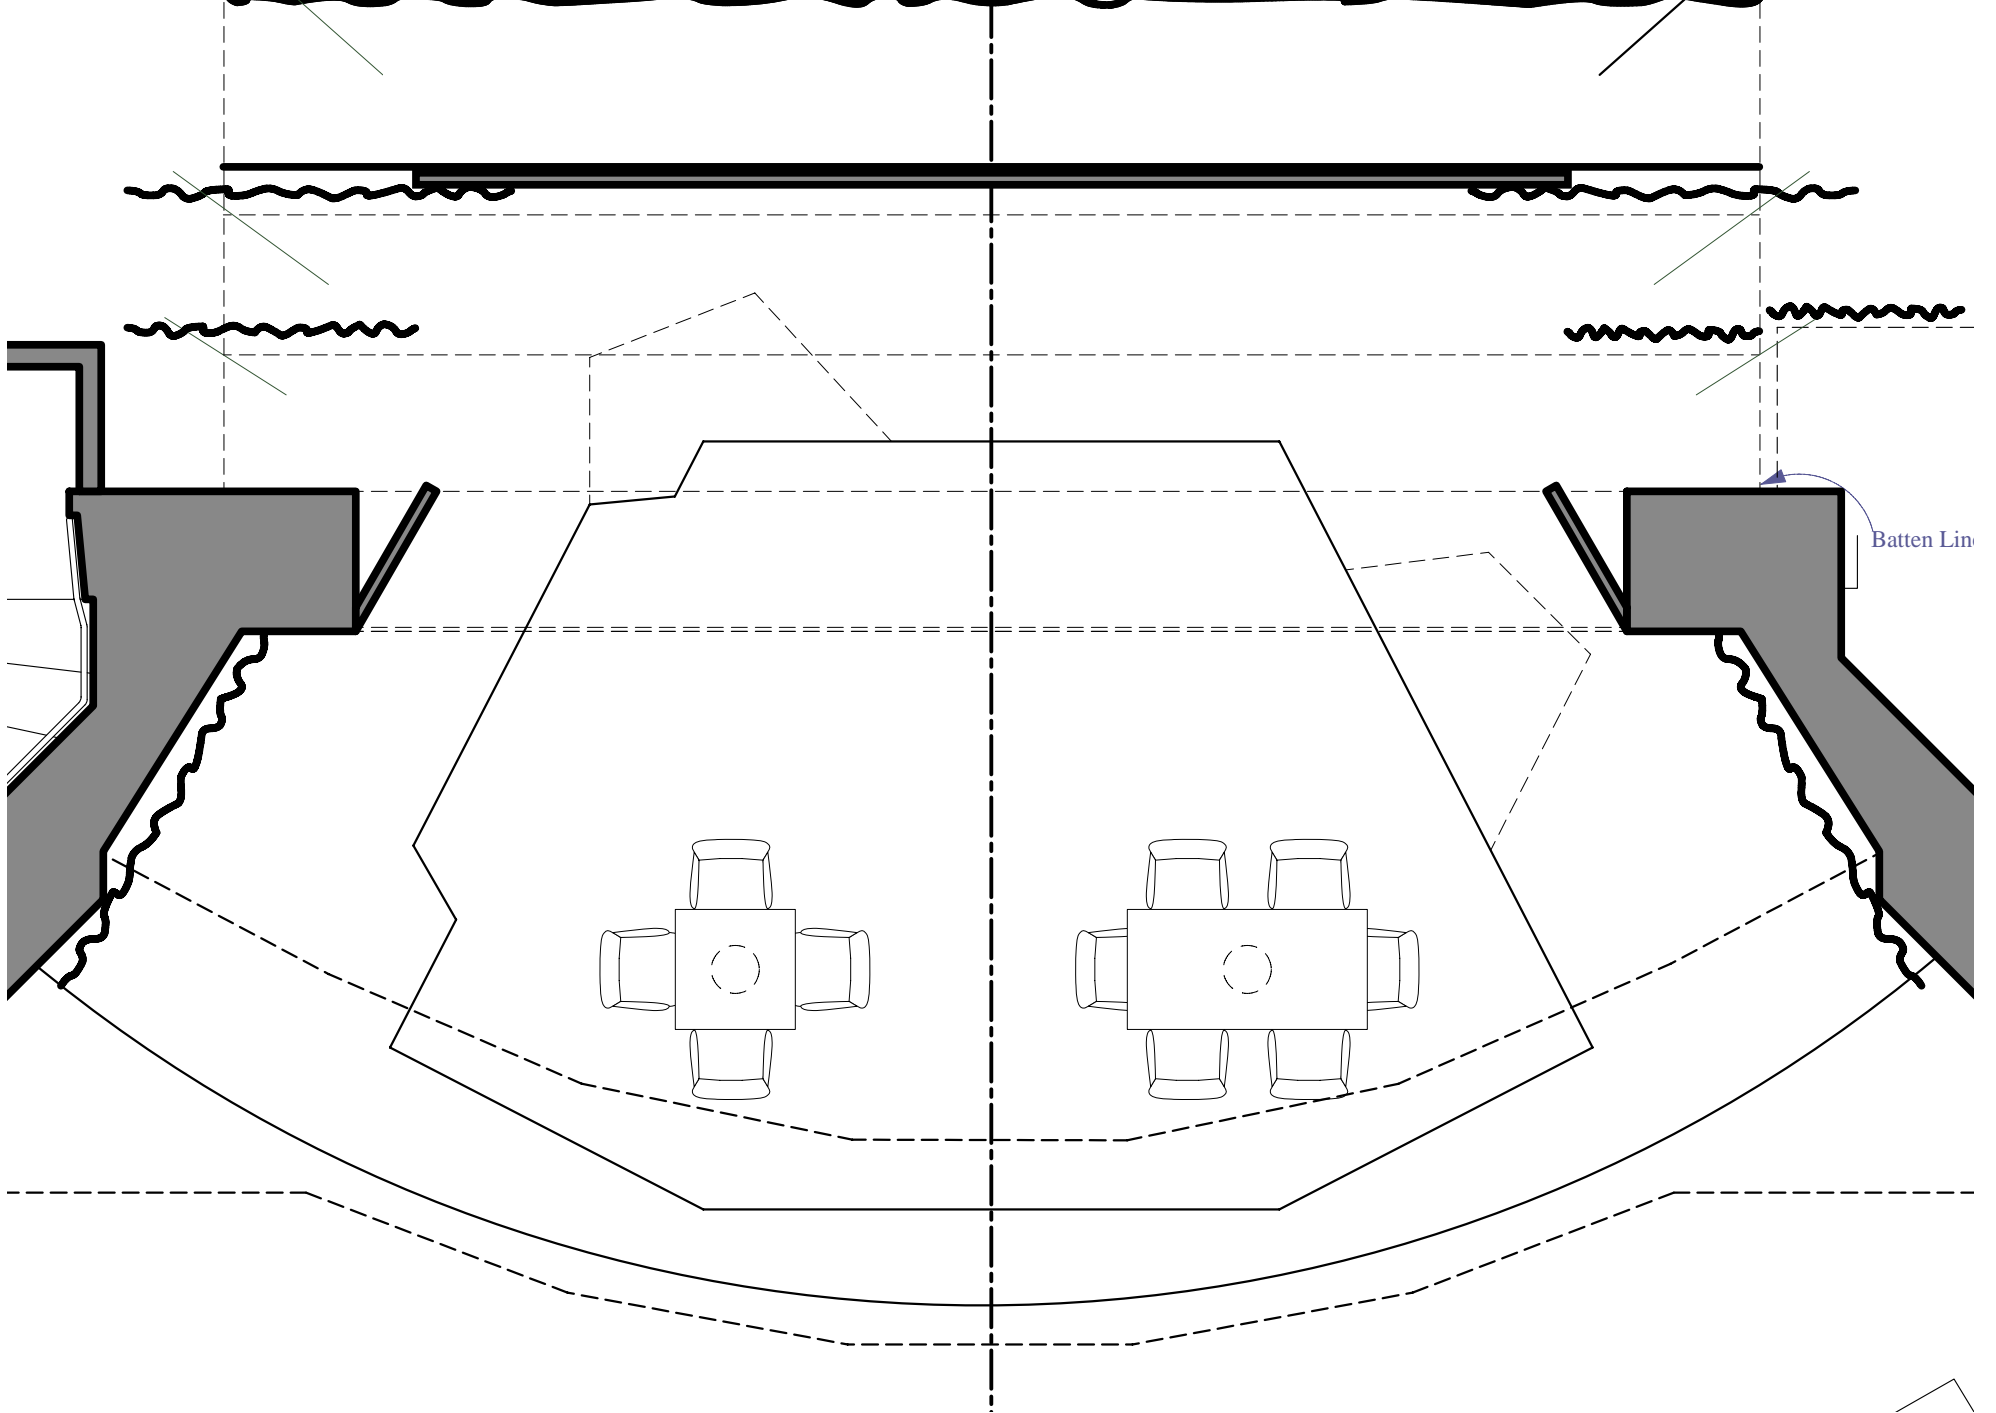

3

CELEBRATION

Scale: 1/4" = 1'-0"

3

CELEBRATION

Scale: 1/4" = 1'-0"

Batten Lin

3

CELEBRATION

Scale: 1/4" = 1'-0"