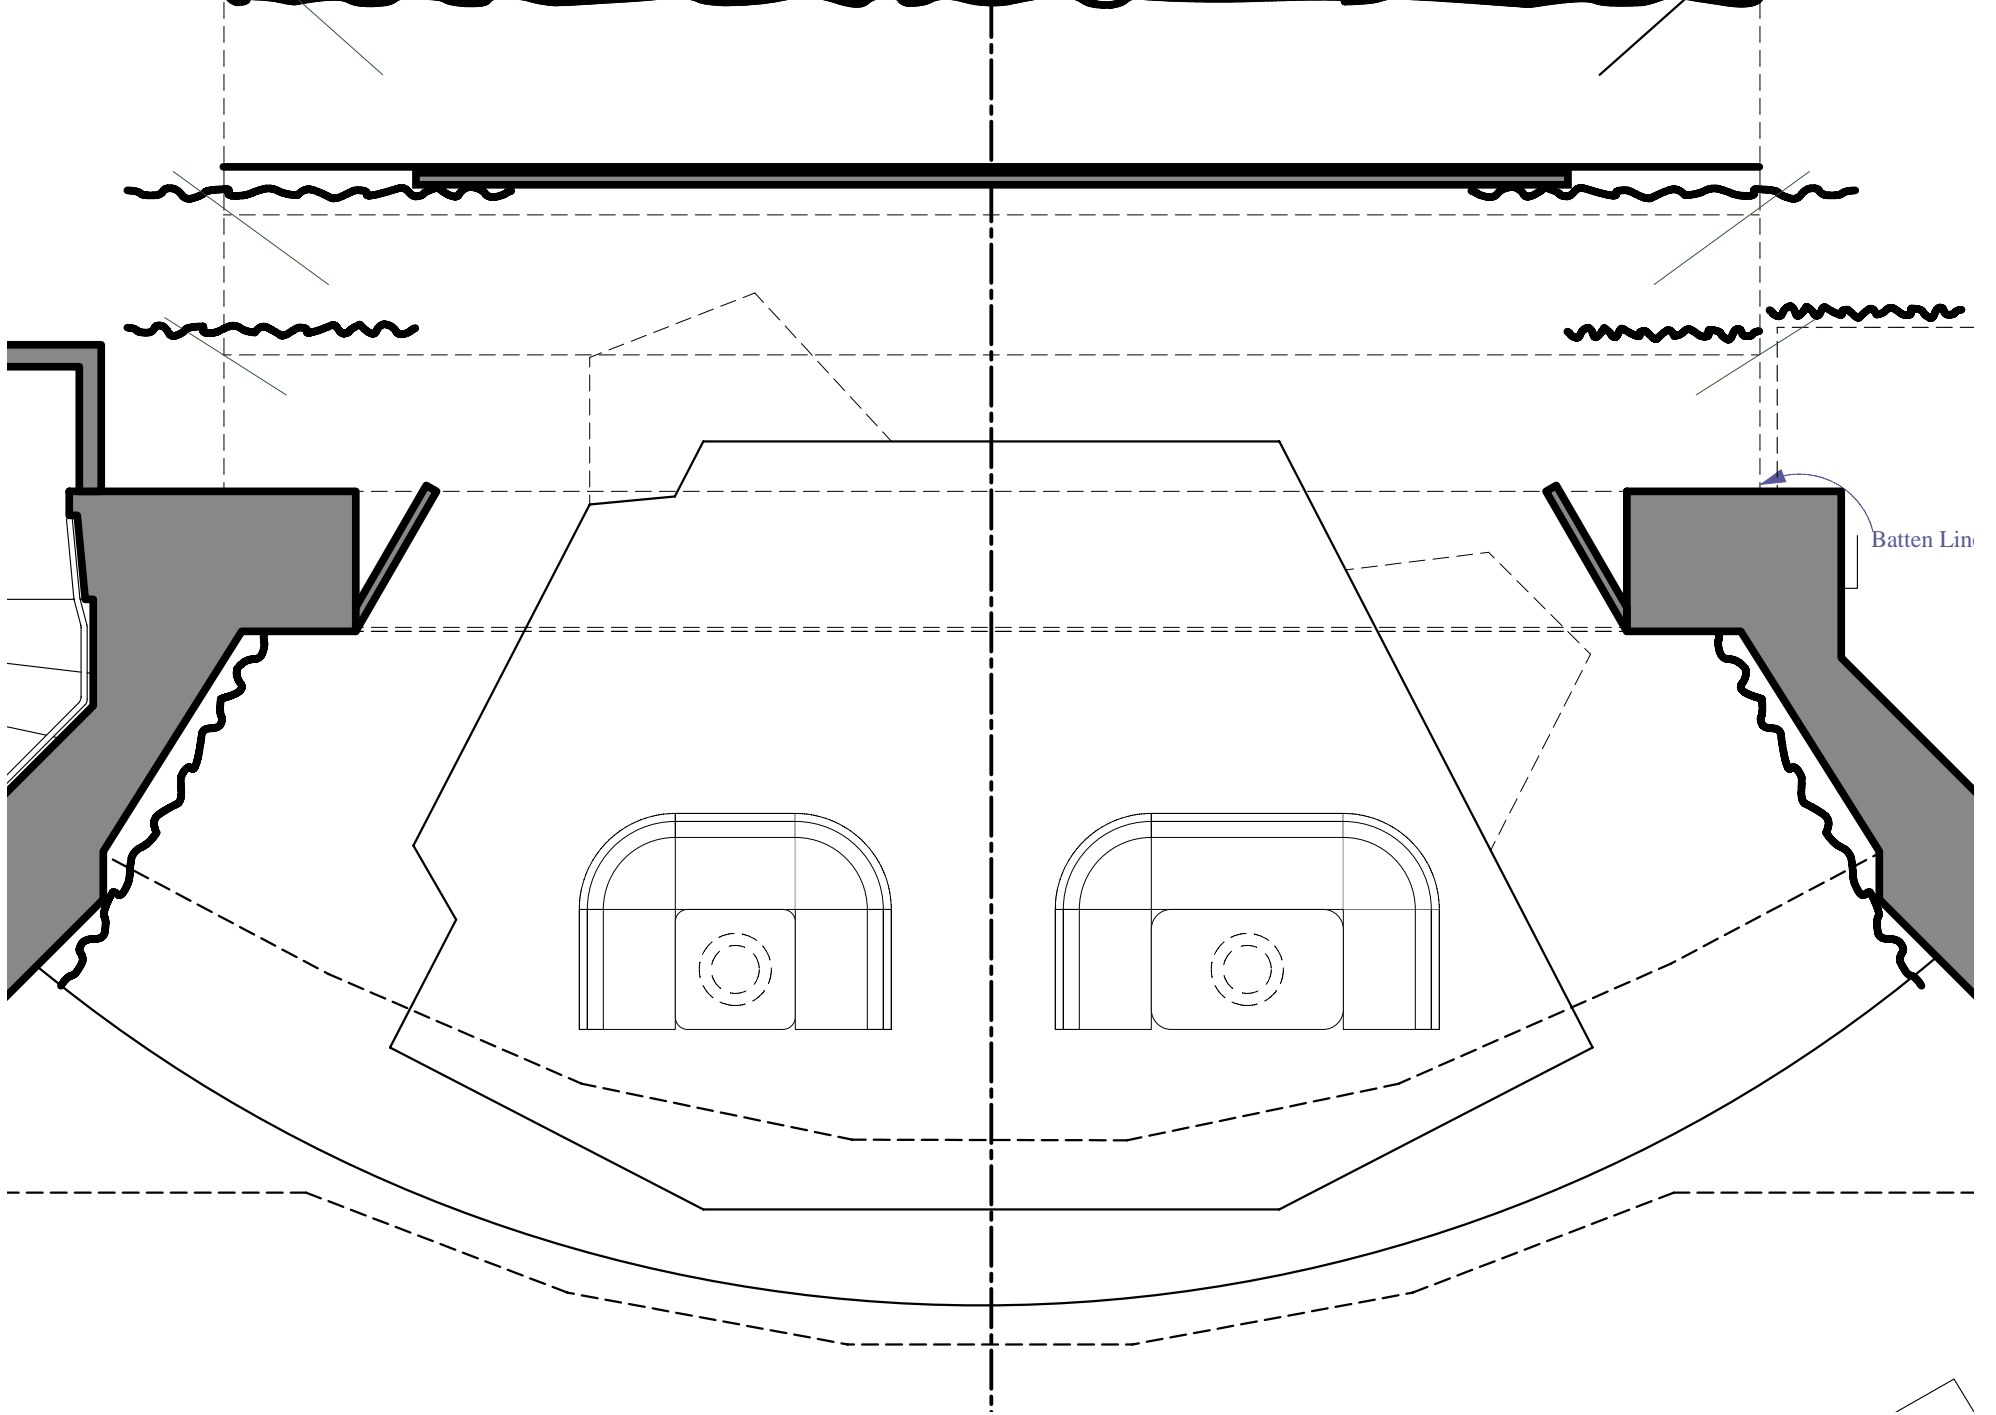

3

CELEBRATION

Scale: 1/4" = 1'-0"

3

CELEBRATION

Scale: 1/4" = 1'-0"

Batten Lin

3

CELEBRATION

Scale: 1/4" = 1'-0"